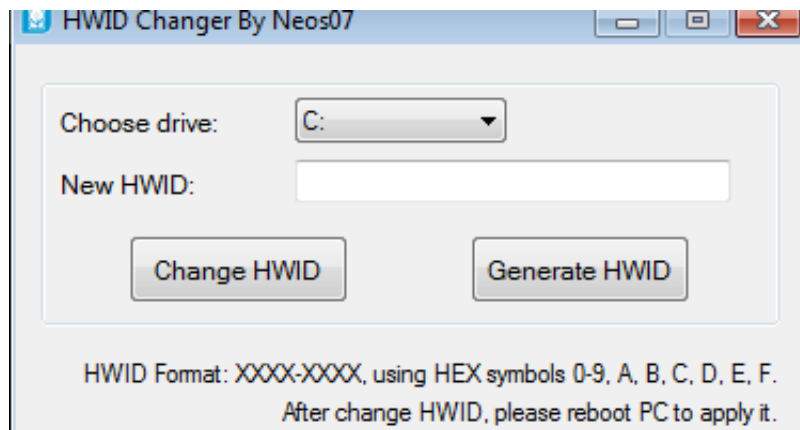

[Scaricare Robot Structural Analysis Professional 2006 Codice Di Attivazione 32 Bits](#)

[Scaricare Robot Structural Analysis Professional 2006 Codice Di Attivazione 32 Bits](#)

---

Solution: For 32-Bit Autodesk Robot Structural Analysis Professional 2013. Microsoft® Windows® XP Professional (SP3);  
Microsoft® Windows .... Microsoft® Windows® 7 (32-bit, 64-bit) Enterprise, Ultimate, Professional, Home Premium;  
Microsoft® Windows® Vista® (32-bit, 64-bit) ... c72721f00a